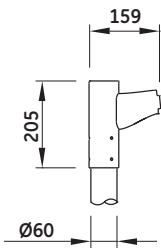

Installation

Diameter 60 or 76mm post-top mounting (single, double or triple), diameter 60mm pole, wall and pendant 1" (compatible only with spherical and elliptical housings).

Iberia premium

The luminaire is weather resistant with a degree of protection IP66 for the optical assembly and IP44 for the ballast compartment, to operate one high pressure sodium or metal halide lamp up to 250 watt. The luminaire contains a completely prewired integral ballast. The optical assembly remains closed when operating the ballast compartment. The luminaire is suitable for pole mounting.

Dimensions (mm)

Iberia Premium

Iberia Elíptica

Iberia Esférica

Iberia Cónica

Iberia Lira

Iberia Premium

	SM/SC	EM/EC	DC	VC	VT
A (mm)	201	128	67	59	0
B (mm)	417	344	283	275	218

IBERIA Lira

CEI 34.21 / EN 60598-1, IEC 60 – 230V 50Hz – Class I (Optional Class II)
Optic IP66 – Control gear IP44

Description	Lamp ILCOS code	Pack Qty	Product Code
IBERIA/E/VT/L HPS 70W	SE-70-H-E27-72/156	1	87984
IBERIA/E/VT/L HPS 100W	ST-100-H-E40-48/211	1	87985
IBERIA/E/VT/L HPS 150W	ST-150-H-E40-48/211	1	87986
IBERIA/E/VT/L HPS 250W	ST-250-H-E40-48/260	1	87987
IBERIA/E/VT/L MH 150W E40	MT-150-H-E40-48/209	1	87988
IBERIA/E/VT/L MH 250W (HPS)	MT-250-H-E40-46/225	1	87989
IBERIA/E/EM/L HPS 70W	SE-70-H-E27-72/156	1	87990
IBERIA/E/EM/L HPS 100W	ST-100-H-E40-48/211	1	87991
IBERIA/E/EM/L HPS 150W	ST-150-H-E40-48/211	1	87992
IBERIA/E/EM/L HPS 250W	ST-250-H-E40-48/260	1	87993
IBERIA/E/EM/L MH 150W E40	MT-150-H-E40-48/209	1	87994
IBERIA/E/EM/L MH 250W (HPS)	MT-250-H-E40-46/225	1	87995

IBERIA Accessories

Post-top SP6 & SP7

AT - Pole ø 60

Post-top SP 6 - ø 60

Post-top SP 7 - ø 76

CT - Mounting plate for catenary

Post-top DP6 & DP7 - Double

WM - Wall