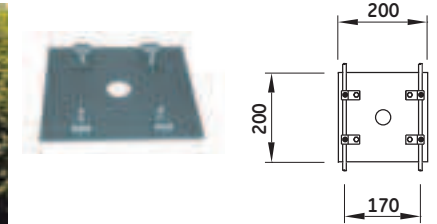

IBERIA Accessories

Post-top SP6 & SP7

AT - Pole ø 60

Post-top SP 6 - ø 60

Post-top SP 7 - ø 76

CT - Mounting plate for catenary

Post-top DP6 & DP7 - Double

WM - Wall