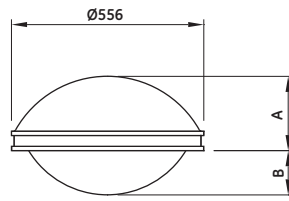

Installation

Diameter 60 or 76mm post-top mounting (single, double or triple), diameter 60mm pole, wall and pendant 1" (compatible only with spherical and elliptical housings).

Iberia premium

The luminaire is weather resistant with a degree of protection IP66 for the optical assembly and IP44 for the ballast compartment, to operate one high pressure sodium or metal halide lamp up to 250 watt. The luminaire contains a completely prewired integral ballast. The optical assembly remains closed when operating the ballast compartment. The luminaire is suitable for pole mounting.

Dimensions (mm)

Iberia Premium

Iberia Elíptica

Iberia Esférica

Iberia Cónica

Iberia Lira

Iberia Premium

	SM/SC	EM/EC	DC	VC	VT
A (mm)	201	128	67	59	0
B (mm)	417	344	283	275	218