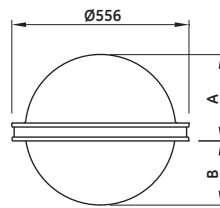

Installation

Diameter 60 or 76mm post-top mounting (single, double or triple), diameter 60mm pole, wall and pendant 1" (compatible only with spherical and elliptical housings).

Iberia premium

The luminaire is weather resistant with a degree of protection IP66 for the optical assembly and IP44 for the ballast compartment, to operate one high pressure sodium or metal halide lamp up to 250 watt. The luminaire contains a completely prewired integral ballast. The optical assembly remains closed when operating the ballast compartment. The luminaire is suitable for pole mounting.

Dimensions (mm)

Iberia Premium

Iberia Elíptica

Iberia Esférica

Iberia Cónica

Iberia Lira

Iberia Premium

	SM/SC	EM/EC	DC	VC	VT
A (mm)	201	128	67	59	0
B (mm)	417	344	283	275	218

Iberia - Elíptica, Esférica, Cónica

A (mm)			B (mm)				
S	E	C	SM/SC	EM/EC	DC	VC	VT
271	215	271	201	128	67	59	0

Housing

S. Spherical

E. Elliptical

C. Conical

Decorative Yoke

Lens