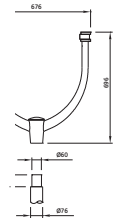

Installation

Diameter 60 or 76mm post-top mounting (single, double or triple), diameter 60mm pole, wall and pendant 1" (compatible only with spherical and elliptical housings).

Iberia premium

The luminaire is weather resistant with a degree of protection IP66 for the optical assembly and IP44 for the ballast compartment, to operate one high pressure sodium or metal halide lamp up to 250 watt. The luminaire contains a completely prewired integral ballast. The optical assembly remains closed when operating the ballast compartment. The luminaire is suitable for pole mounting.

Dimensions (mm)

Iberia Premium

Iberia Elíptica

Iberia Esférica

Iberia Cónica

Iberia Lira

Iberia Premium

	SM/SC	EM/EC	DC	VC	VT
A (mm)	201	128	67	59	0
B (mm)	417	344	283	275	218

Iberia - Elíptica, Esférica, Cónica

A (mm)			B (mm)				
S	E	C	SM/SC	EM/EC	DC	VC	VT
271	215	271	201	128	67	59	0

Housing

S. Spherical

E. Elliptical

C. Conical

Decorative Yoke

Lens