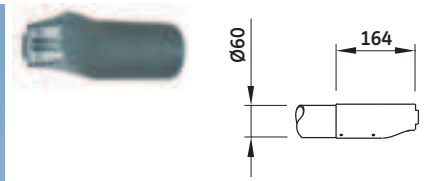

AT - Pole ø 60