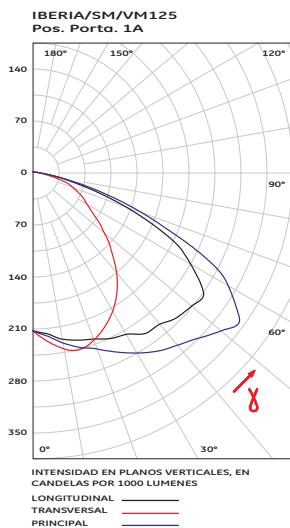

Dimensions (mm)

Iberia Premium

Iberia Elíptica

Iberia Esférica

Iberia Cónica

Iberia Lira

Iberia Premium

	SM/SC	EM/EC	DC	VC	VT
A (mm)	201	128	67	59	0
B (mm)	417	344	283	275	218

SC. Spherical clear

EC. Elliptical clear

VT. Tempered flat glass

SM. Spherical stippled

EM. Elliptical stippled

VC. curved glass

Photometric data

IBERIA Premium