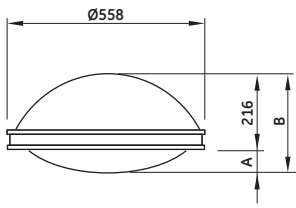

Installation

Diameter 60 or 76mm post-top mounting (single, double or triple), diameter 60mm pole, wall and pendant 1" (compatible only with spherical and elliptical housings).

Iberia premium

The luminaire is weather resistant with a degree of protection IP66 for the optical assembly and IP44 for the ballast compartment, to operate one high pressure sodium or metal halide lamp up to 250 watt. The luminaire contains a completely prewired integral ballast. The optical assembly remains closed when operating the ballast compartment. The luminaire is suitable for pole mounting.

Dimensions (mm)

Iberia Premium

Iberia Elíptica

Iberia Esférica

Iberia Cónica

Iberia Lira

Iberia Premium

	SM/SC	EM/EC	DC	VC	VT
A (mm)	201	128	67	59	0
B (mm)	417	344	283	275	218

Iberia - Elíptica, Esférica, Cónica

A (mm)			B (mm)				
S	E	C	SM/SC	EM/EC	DC	VC	VT
271	215	271	201	128	67	59	0

Housing

S. Spherical

E. Elliptical

C. Conical

Decorative Yoke

Lens