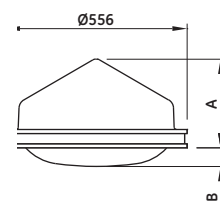

Installation

Diameter 60 or 76mm post-top mounting (single, double or triple), diameter 60mm pole, wall and pendant 1" (compatible only with spherical and elliptical housings).

Iberia premium

The luminaire is weather resistant with a degree of protection IP66 for the optical assembly and IP44 for the ballast compartment, to operate one high pressure sodium or metal halide lamp up to 250 watt. The luminaire contains a completely prewired integral ballast. The optical assembly remains closed when operating the ballast compartment. The luminaire is suitable for pole mounting.

Dimensions (mm)

Iberia Premium

Iberia Elíptica

Iberia Esférica

Iberia Cónica

Iberia Lira

Iberia Premium

	SM/SC	EM/EC	DC	VC	VT
A (mm)	201	128	67	59	0
B (mm)	417	344	283	275	218

Iberia - Elíptica, Esférica, Cónica

A (mm)			B (mm)				
S	E	C	SM/SC	EM/EC	DC	VC	VT
271	215	271	201	128	67	59	0

Housing

S. Spherical

E. Elliptical

C. Conical

Decorative Yoke

Lens