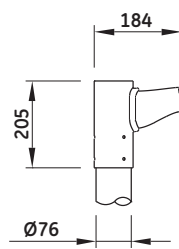

Installation

Diameter 60 or 76mm post-top mounting (single, double or triple), diameter 60mm pole, wall and pendant 1" (compatible only with spherical and elliptical housings).

Iberia premium

The luminaire is weather resistant with a degree of protection IP66 for the optical assembly and IP44 for the ballast compartment, to operate one high pressure sodium or metal halide lamp up to 250 watt. The luminaire contains a completely prewired integral ballast. The optical assembly remains closed when operating the ballast compartment. The luminaire is suitable for pole mounting.

Dimensions (mm)

Iberia Premium

Iberia Elíptica

Iberia Esférica

Iberia Cónica

Iberia Lira

Iberia Premium

	SM/SC	EM/EC	DC	VC	VT
A (mm)	201	128	67	59	0
B (mm)	417	344	283	275	218

IBERIA Lira

CEI 34.21 / EN 60598-1, IEC 60 – 230V 50Hz – Class I (Optional Class II)
Optic IP66 – Control gear IP44

Description	Lamp ILCOS code	Pack Qty	Product Code
IBERIA/E/VT/L HPS 70W	SE-70-H-E27-72/156	1	87984
IBERIA/E/VT/L HPS 100W	ST-100-H-E40-48/211	1	87985
IBERIA/E/VT/L HPS 150W	ST-150-H-E40-48/211	1	87986
IBERIA/E/VT/L HPS 250W	ST-250-H-E40-48/260	1	87987
IBERIA/E/VT/L MH 150W E40	MT-150-H-E40-48/209	1	87988
IBERIA/E/VT/L MH 250W (HPS)	MT-250-H-E40-46/225	1	87989
IBERIA/E/EM/L HPS 70W	SE-70-H-E27-72/156	1	87990
IBERIA/E/EM/L HPS 100W	ST-100-H-E40-48/211	1	87991
IBERIA/E/EM/L HPS 150W	ST-150-H-E40-48/211	1	87992
IBERIA/E/EM/L HPS 250W	ST-250-H-E40-48/260	1	87993
IBERIA/E/EM/L MH 150W E40	MT-150-H-E40-48/209	1	87994
IBERIA/E/EM/L MH 250W (HPS)	MT-250-H-E40-46/225	1	87995

IBERIA Accessories

Post-top SP6 & SP7

AT - Pole ø 60

Post-top SP 6 - ø 60

Post-top SP 7 - ø 76

CT - Mounting plate for catenary

Post-top DP6 & DP7 - Double

WM - Wall