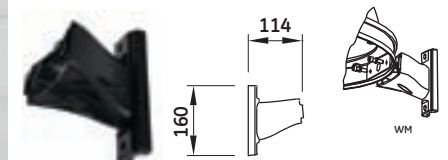

IBERIA Accessories

Post-top SP6 & SP7

AT - Pole ø 60

Post-top SP 6 - ø 60

Post-top SP 7 - ø 76

CT - Mounting plate for catenary

Post-top DP6 & DP7 - Double

WM - Wall