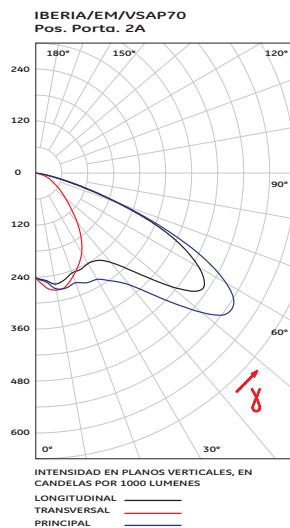

Dimensions (mm)

Iberia Premium

Iberia Elíptica

Iberia Esférica

Iberia Cónica

Iberia Lira

Iberia Premium

	SM/SC	EM/EC	DC	VC	VT
A (mm)	201	128	67	59	0
B (mm)	417	344	283	275	218

SC. Spherical clear

EC. Elliptical clear

VT. Tempered flat glass

SM. Spherical stippled

EM. Elliptical stippled

VC. curved glass

Photometric data

IBERIA Premium