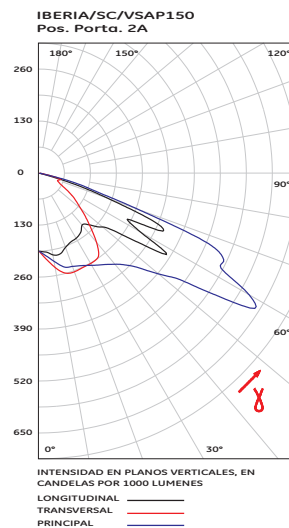

Dimensions (mm)

Iberia Premium

Iberia Elíptica

Iberia Esférica

Iberia Cónica

Iberia Lira

Iberia Premium

	SM/SC	EM/EC	DC	VC	VT
A (mm)	201	128	67	59	0
B (mm)	417	344	283	275	218

SC. Spherical clear

EC. Elliptical clear

VT. Tempered flat glass

SM. Spherical stippled

EM. Elliptical stippled

VC. curved glass

Photometric data

IBERIA Premium