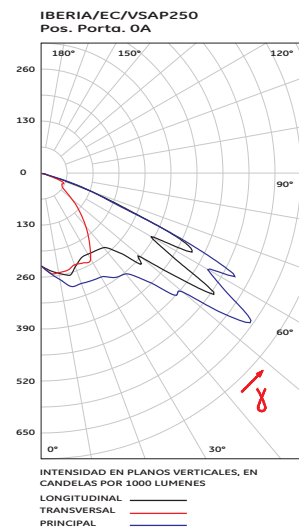

Dimensions (mm)

Iberia Premium

Iberia Elíptica

Iberia Esférica

Iberia Cónica

Iberia Lira

Iberia Premium

	SM/SC	EM/EC	DC	VC	VT
A (mm)	201	128	67	59	0
B (mm)	417	344	283	275	218

SC. Spherical clear

EC. Elliptical clear

VT. Tempered flat glass

SM. Spherical stippled

EM. Elliptical stippled

VC. curved glass

Photometric data

IBERIA Premium